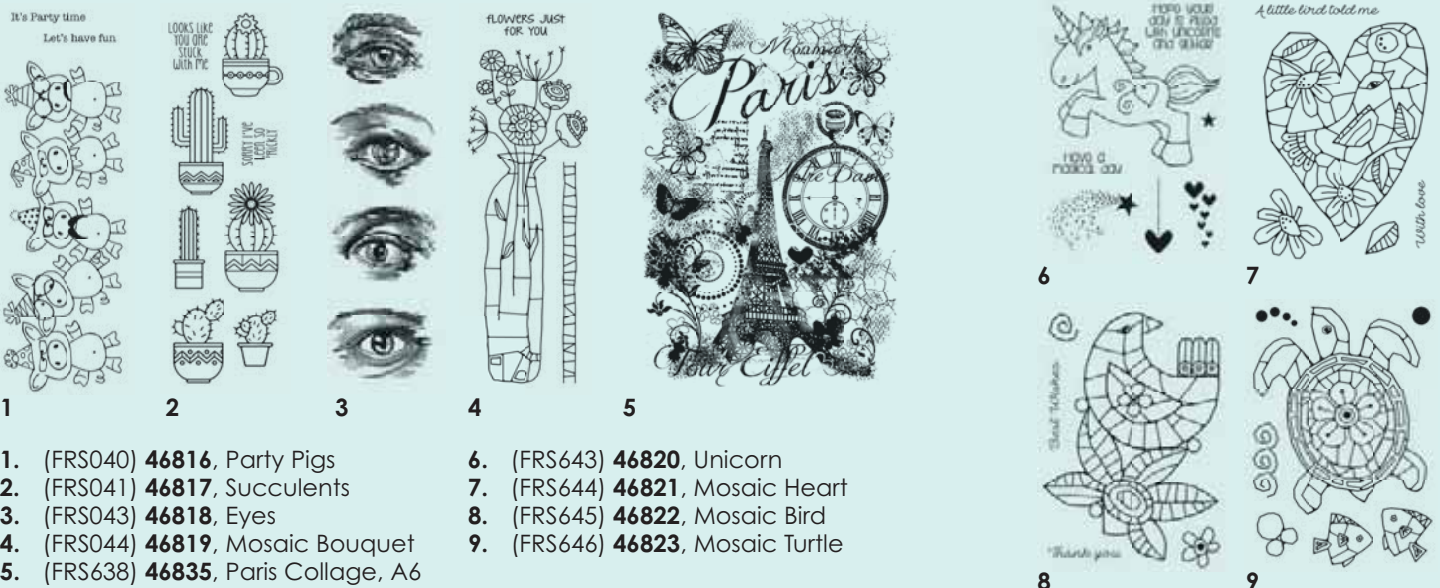

Woodware Clear Stamp Set

€ 6,60

1. (FRS040) **46816**, Party Pigs
2. (FRS041) **46817**, Succulents
3. (FRS043) **46818**, Eyes
4. (FRS044) **46819**, Mosaic Bouquet
5. (FRS638) **46835**, Paris Collage, A6
6. (FRS643) **46820**, Unicorn
7. (FRS644) **46821**, Mosaic Heart
8. (FRS645) **46822**, Mosaic Bird
9. (FRS646) **46823**, Mosaic Turtle