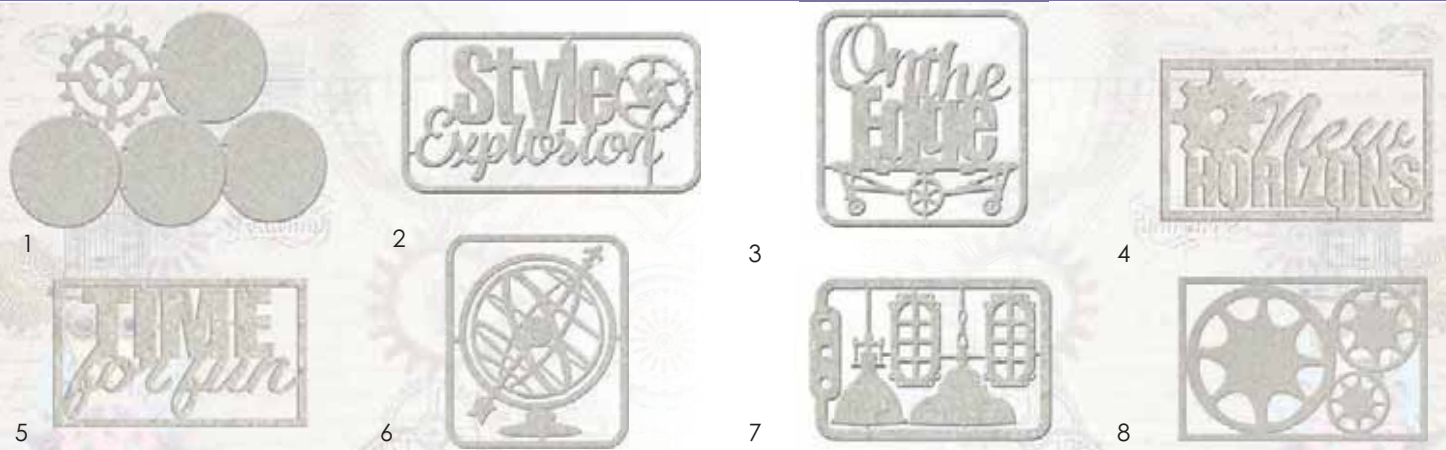

DREAM STEAM

5

6

7

8

Die cuts

- 1. (DC100 001)/6100001, 20.5 x 20.6cm, 4.20
- 2. (DC100 002)/6100002, 12.8 x 7 cm, 1.10
- 3. (DC100 003)/6100003, 9 x 9.2 cm, 1.10
- 4. (DC100 004)/6100004, 12 x 6.6 cm, 1.10
- 5. (DC100 005)/6100005, 11.4 x 8 cm, 1.10
- 6. (DC100 006)/6100006, 8.9 x 10.4 cm, 1.20
- 7. (DC100 007)/6100007, 10.3 x 6.9 cm, 1.20
- 8. (DC100 008)/6100008, 12.6 x 8.4 cm, 1.20