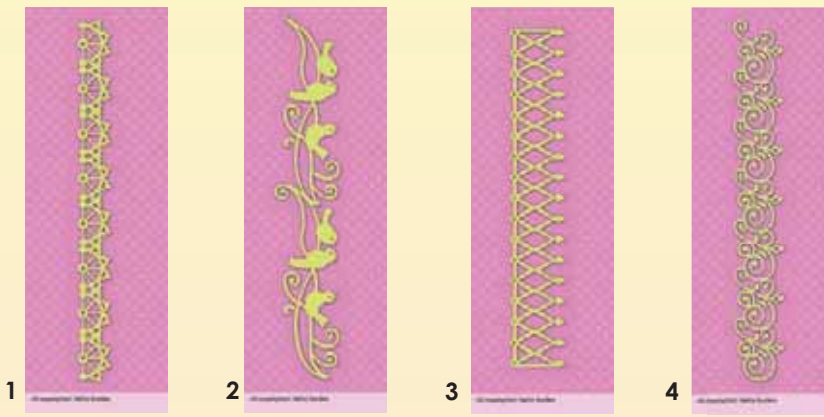

Shape Dies

1. (SDL041) **94127**, 140 x 13 mm, € 4.05
2. (SDL042) **94128**, 140 x 25 mm, € 5.55
3. (SDL043) **94129**, 130 x 21 mm, € 6.10
4. (SDL044) **94130**, 140 x 19 mm, € 4.95