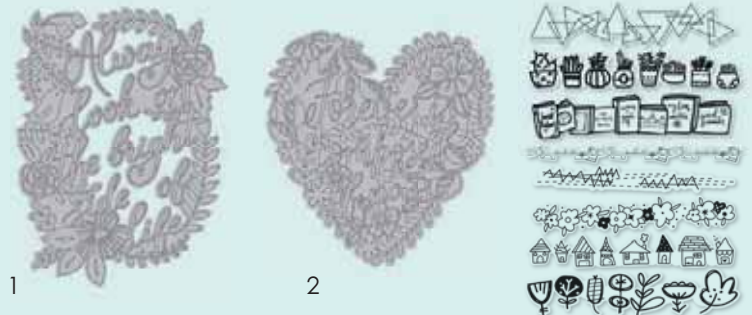

- 5. (PFCC2617) **502441**, Unicorn dreams, €19.00
- 6. (PFCC2717) **502442**, Love scale, €19.00

Dies

€16.00 | 10.1 x 12.7 cm

Stamp

€15.00

1

2

- 1. (PFSA0117) **502443**, Bright side of life
- 2. (PFSA0217) **502444**, Now is the time