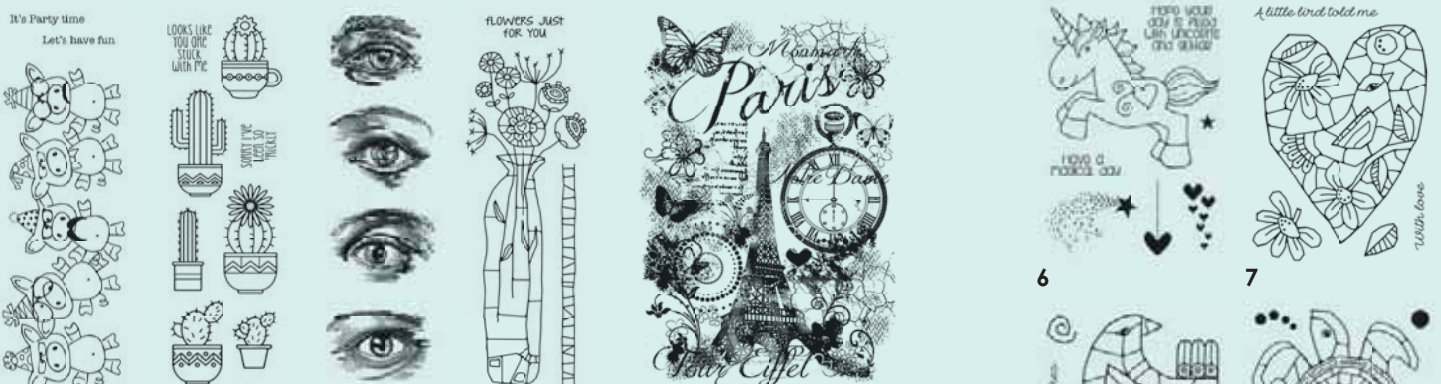

Woodware Clear Stamp Set

€ 6,60

1 2 3 4 5 6 7

1. (FRS040) **46816**, Party Pigs
2. (FRS041) **46817**, Succulents
3. (FRS043) **46818**, Eyes
4. (FRS044) **46819**, Mosaic Bouquet
5. (FRS638) **46835**, Paris Collage, A6
6. (FRS643) **46820**, Unicorn
7. (FRS644) **46821**, Mosaic Heart
8. (FRS645) **46822**, Mosaic Bird
9. (FRS646) **46823**, Mosaic Turtle