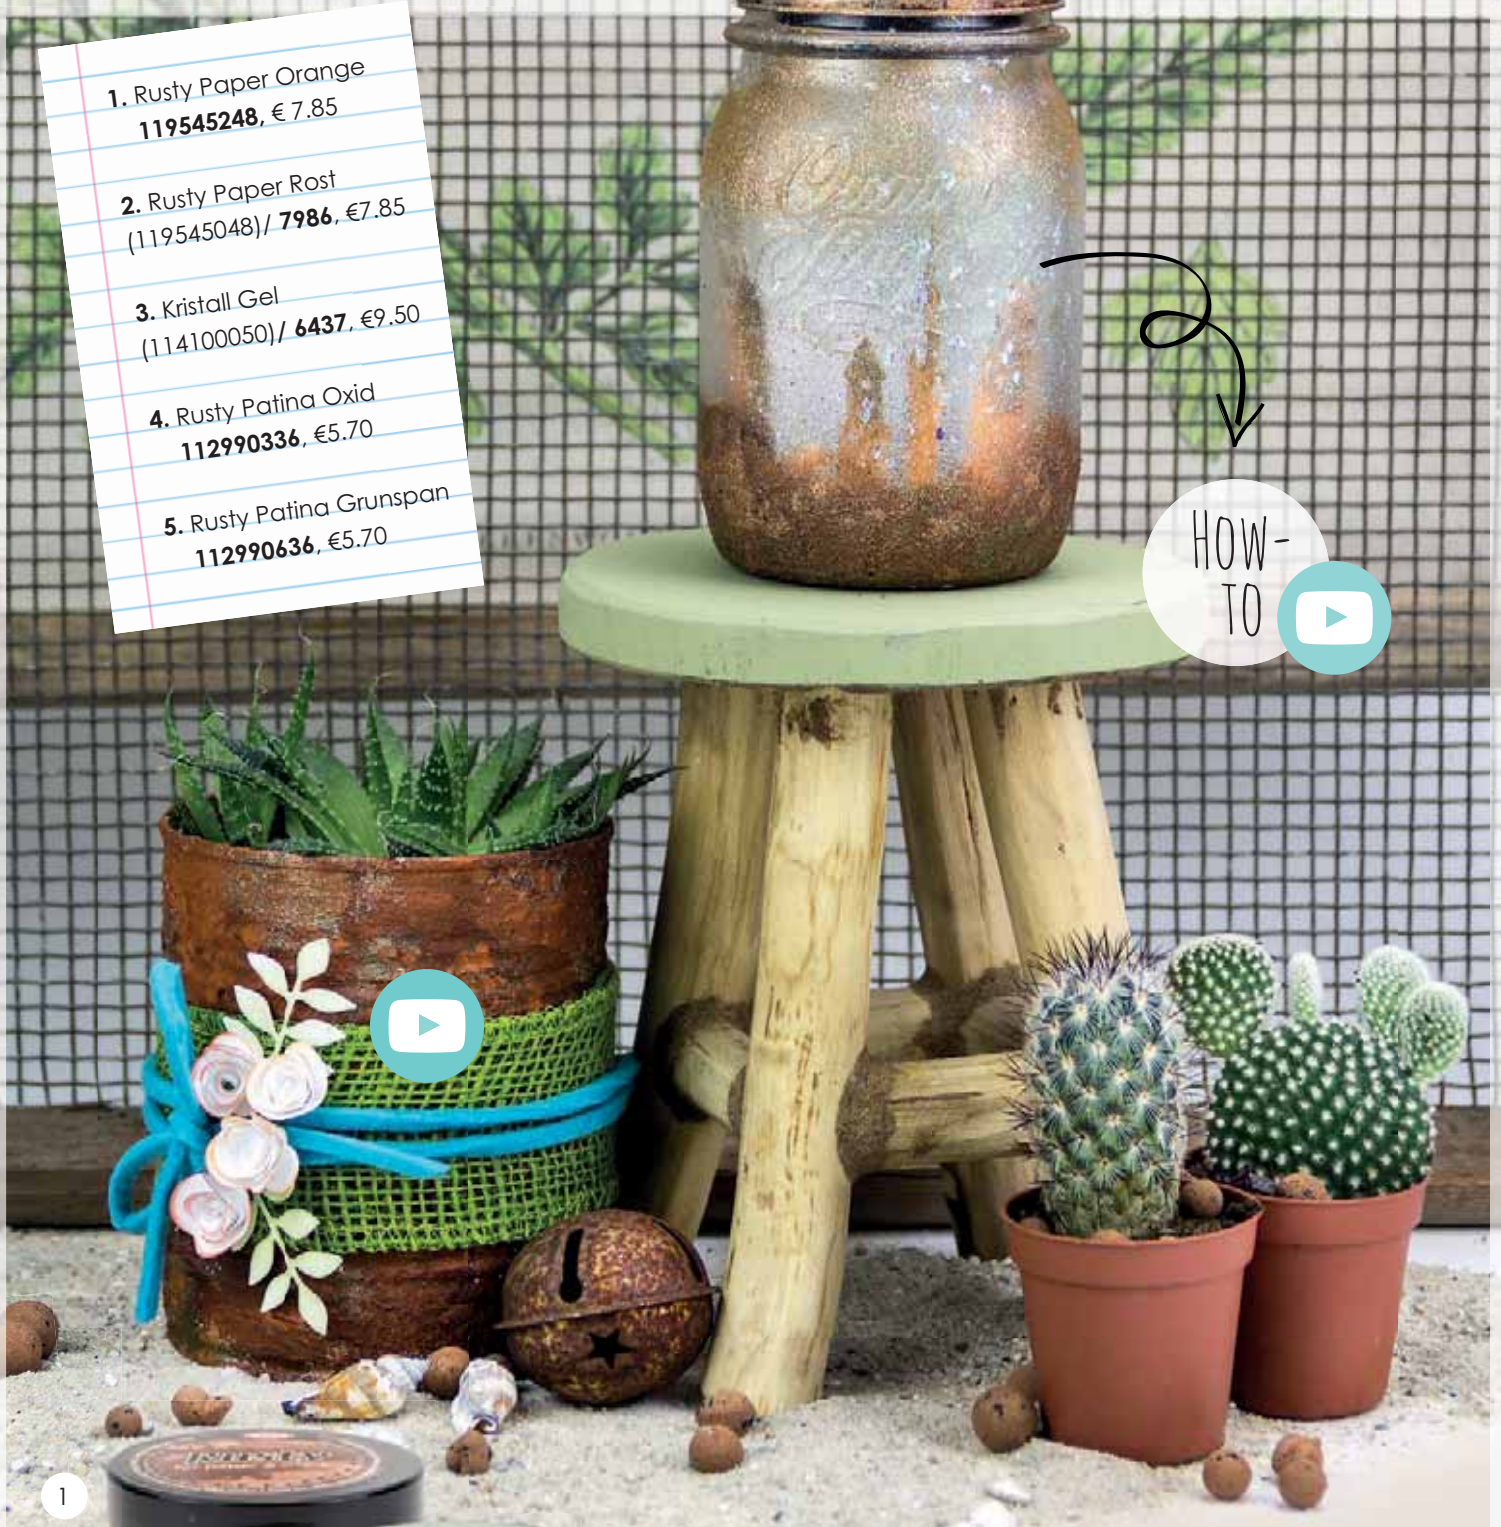

ROUILLÉ

MADE
-KITTY-
BY

1. Rusty Paper Orange
119545248, € 7.85

2. Rusty Paper Rost
(119545048)/ 7986, €7.85

3. Kristall Gel
(114100050)/ 6437, €9.50

4. Rusty Patina Oxid
112990336, €5.70

5. Rusty Patina Grunspan
112990636, €5.70

HOW-
TO

1