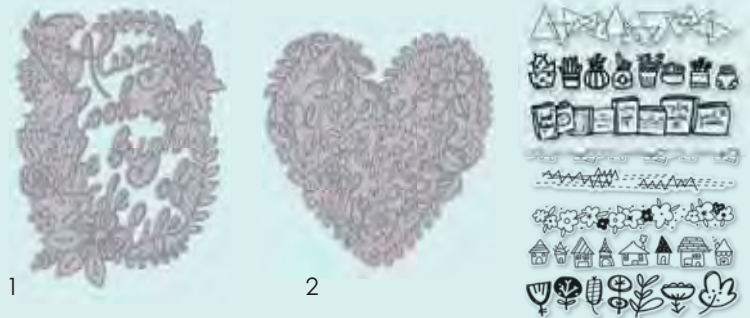

Dies €16.00 | 10.1 x 12.7 cm Stamp €15.00

1. (PFSA0117) 502443, Bright side of life	(PFCS2817) 502436, Lovely borders 2, 10.1 x 15.2 cm
2. (PFSA0217) 502444, Now is the time