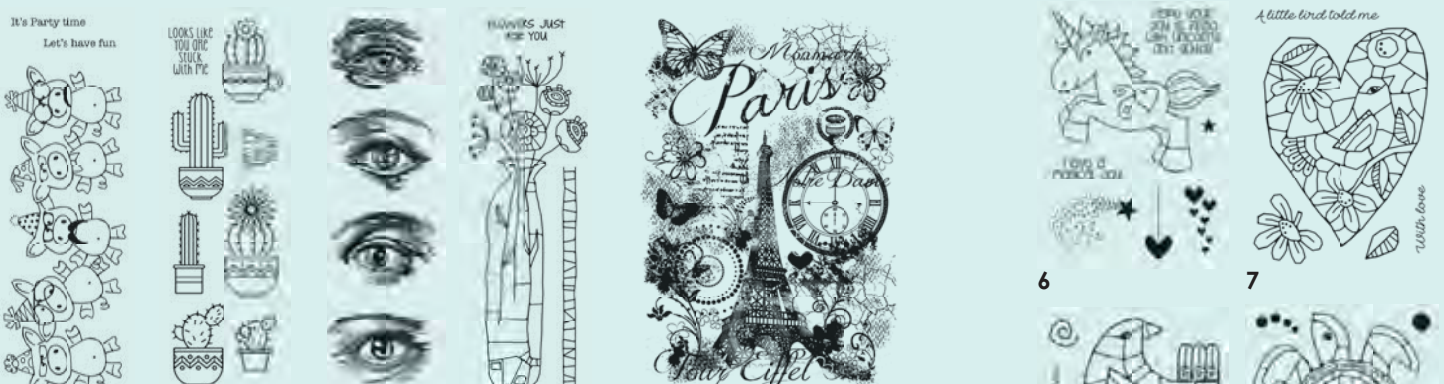

Woodware Clear Stamp Set

€ 6,60

1 2 3 4 5 6 7 8 9

1. (FRS040) **46816**, Party Pigs
2. (FRS041) **46817**, Succulents
3. (FRS043) **46818**, Eyes
4. (FRS044) **46819**, Mosaic Bouquet
5. (FRS638) **46835**, Paris Collage, A6
6. (FRS643) **46820**, Unicorn
7. (FRS644) **46821**, Mosaic Heart
8. (FRS645) **46822**, Mosaic Bird
9. (FRS646) **46823**, Mosaic Turtle