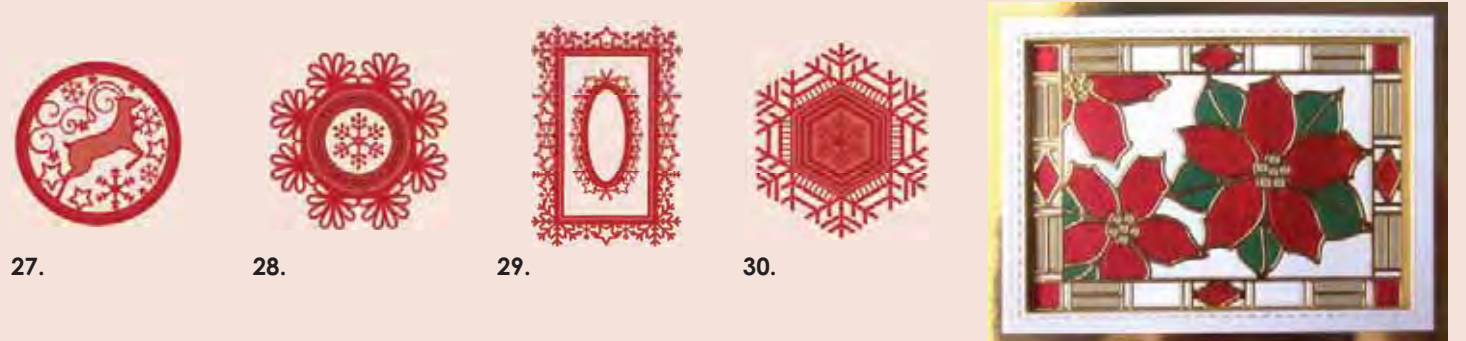

1. [CED3088]/46850, 2017 Christmas Angel, 2pcs / 9 x 11.5cm, € 16.30
2. [CED3089]/46851, Three Wise Men, 3pcs / 8.4 x 10.5cm, € 16.30
3. [CED3090]/46852, Stained Glass - Poinsettia, 1pce / 10.7 x 8.4cm, € 16.30
4. [CED3091]/46853, Stained Glass - Robin Redbreast, 1pce / 10.7 x 8.4cm, € 16.30
5. [CED3092]/46854, Twinkle Star Frames, 4pcs / 14 x 17.2cm, € 35.08
6. [CED3097]/46857, Winter Wonderland, 1pce / 9 x 4.8cm, € 11.25

7. [CED3098]/46858, Merry & Bright, 1pce / 5.2 x 6.5cm, € 8.75
8. [CED3099]/46859, From Our House To Yours, 1pce / 5.2 x 6.5cm, € 8.75
9. [CED3100]/46860, Merry Little Christmas, 1pce / 5.9 x 8cm, € 9.95
10. [CED3101]/46861, Let It Snow, 1pce / 5.2 x 6cm, € 7.50
11. [CED3102]/46862, Tidings of Comfort and Joy, 1pce / 5 x 7.5cm, € 8.75
12. [CED3104]/46863, Berry Bough, 2pcs / 6.5 x 3cm € 8.75